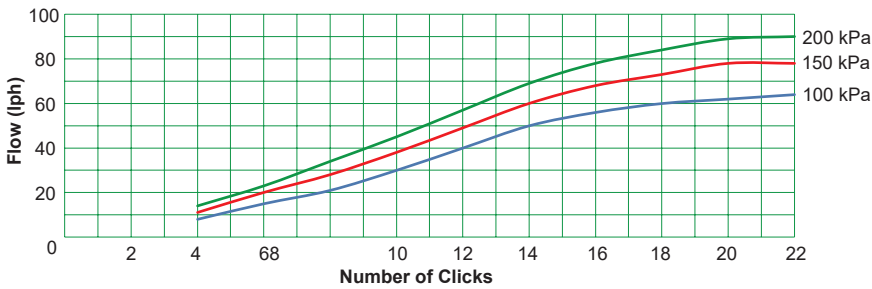

Features

- Finger tip flow control with shut-off option.
- Spike model to anchor Spectrum[™] at the plant.
- 4 mm barb model for direct attachment to micro supply tubing.
- 4 mm thread for installation into Rigid Risers and Asta[®] Stakes or Micro Stakes.
- 1/2" thread for riser pipe installations.

Applications

Pots, tubs, ground cover, landscaped gardens and nurseries. Waters large garden areas when used with Asta[®] Stakes and Risers.

Scan to see how it works

Performance Chart - Fully open (approx. 22 clicks)

360° ●		
Pressure (kPa)	Flow (lph)	Diameter (m)
100	55	2.8
150	65	3.4
200	78	3.6

Flow Rate

Diameter of Throw

Ordering Information - Spectrum™ 360°

Base type	Order Code	Pack Quantity	Packs Per Carton	Carton (kg)
Barb 4 mm	32045	50	100	11.8
Thread 4 mm	32015	50	100	13.8
Thread 1/2" Female	32025	25	65	9.1
Spike	32095	25	40	6.9