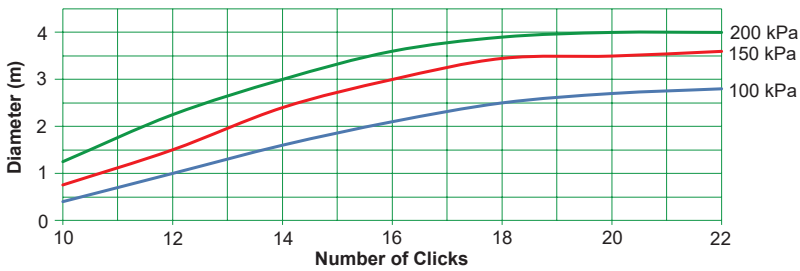

Features

- Finger tip flow control with shut-off option.
- Spike model to anchor Spectrum[™] at the plant.
- 4 mm barb model for direct attachment to micro supply tubing.
- 4 mm thread for installation into Rigid Risers and Asta[®] Stakes or Micro Stakes.
- 1/2" thread for riser pipe installations.

Applications

Pots, tubs, ground cover, landscaped gardens and nurseries. Waters large garden areas when used with Asta[®] Stakes and Risers.

Scan to see how it works

Performance Chart - Fully open (approx. 22 clicks)

360° ●		
Pressure (kPa)	Flow (lph)	Diameter (m)
100	55	2.8
150	65	3.4
200	78	3.6

Flow Rate

Diameter of Throw

Ordering Information - Spectrum™ 360°

Base type	Order Code	Pack Quantity	Packs Per Carton	Carton (kg)
Barb 4 mm	32045	50	100	11.8
Thread 4 mm	32015	50	100	13.8
Thread 1/2" Female	32025	25	65	9.1
Spike	32095	25	40	6.9